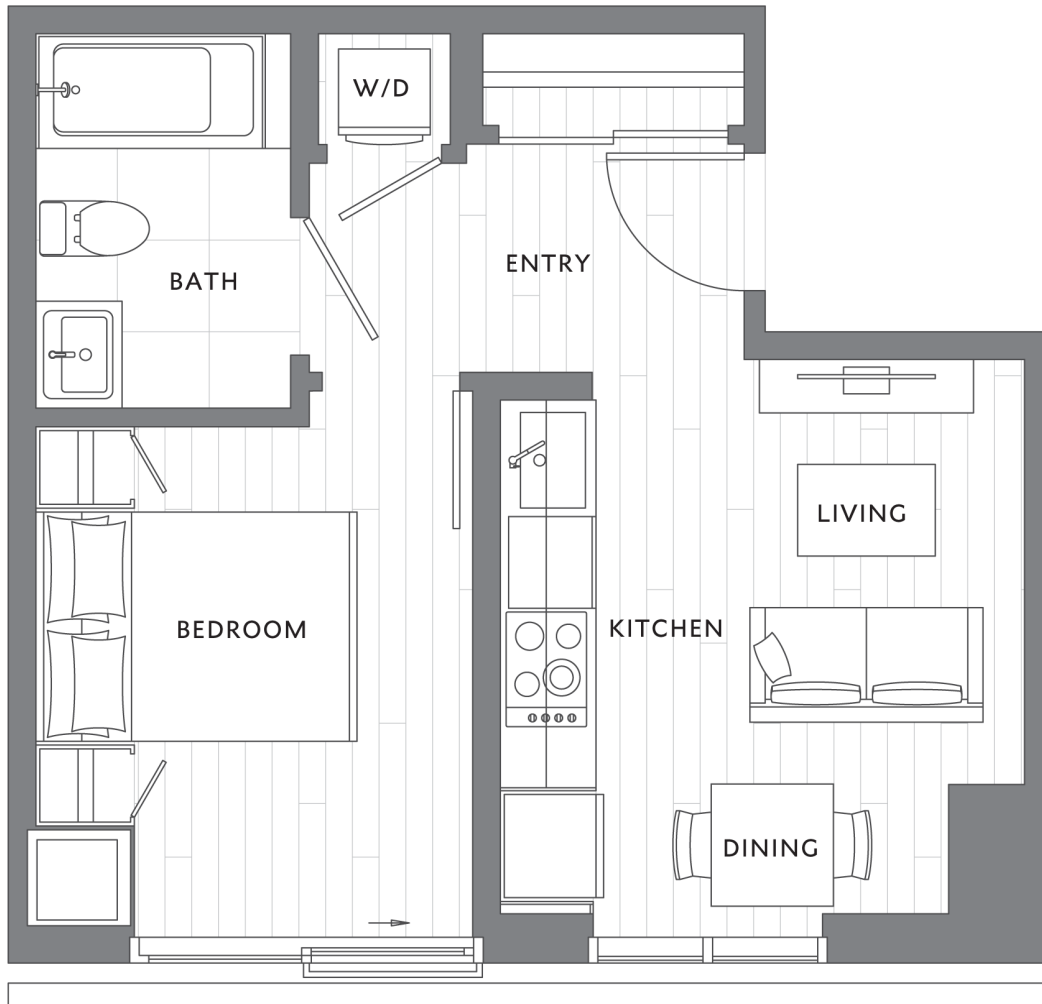

1 Bedroom 1 Bath A1

443

1 BED / 1 BATH

SQ. FT.

MUSEUM
HOUSE

707 Terry Ave | Seattle, WA 98104

www.museumhousesattle.com

Floor plans are artist's rendering. All dimensions are approximate. Actual product and specifications may vary in dimension or detail. Not all features are available in every rental. Please see a representative for details.