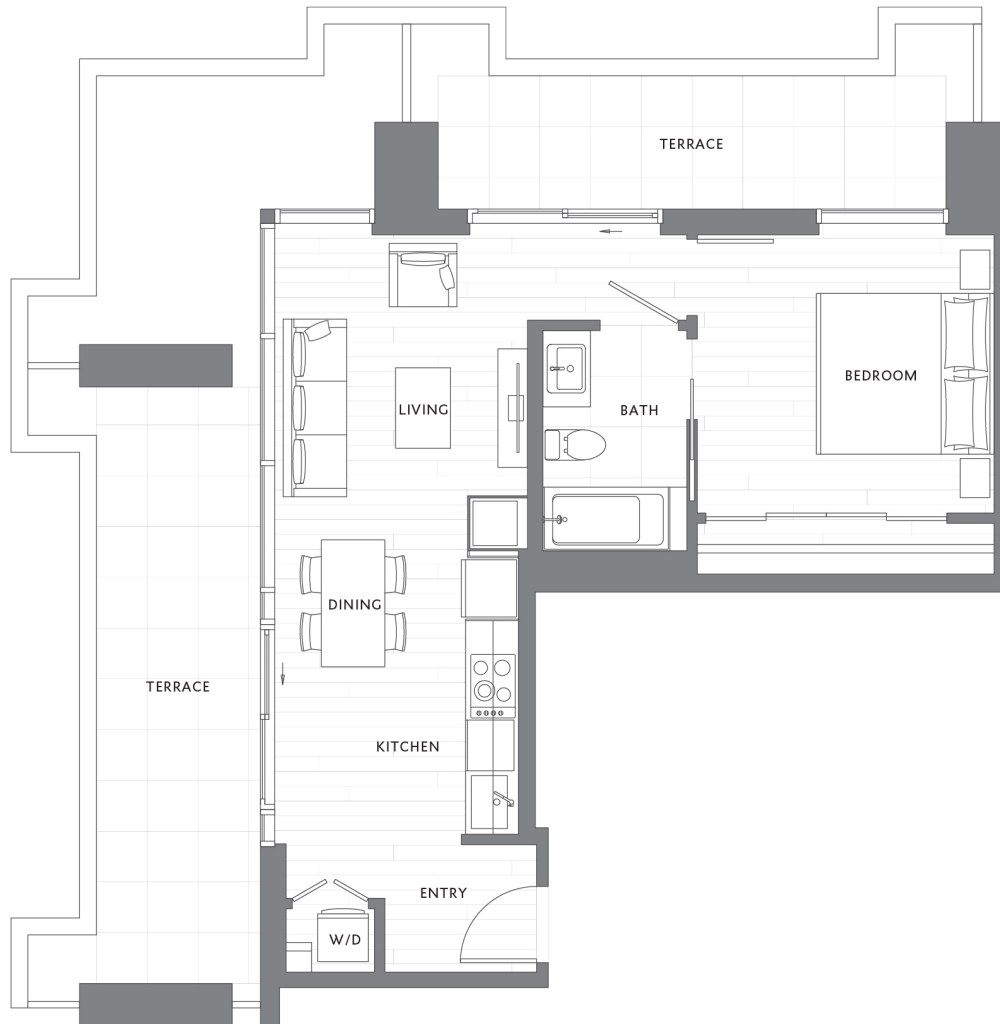

1 Bedroom 1 Bath A12 660

1 BED / 1 BATH

SQ. FT.

MUSEUM
HOUSE

707 Terry Ave | Seattle, WA 98104

www.museumhousesattle.com

Floor plans are artist's rendering. All dimensions are approximate. Actual product and specifications may vary in dimension or detail. Not all features are available in every rental. Please see a representative for details.