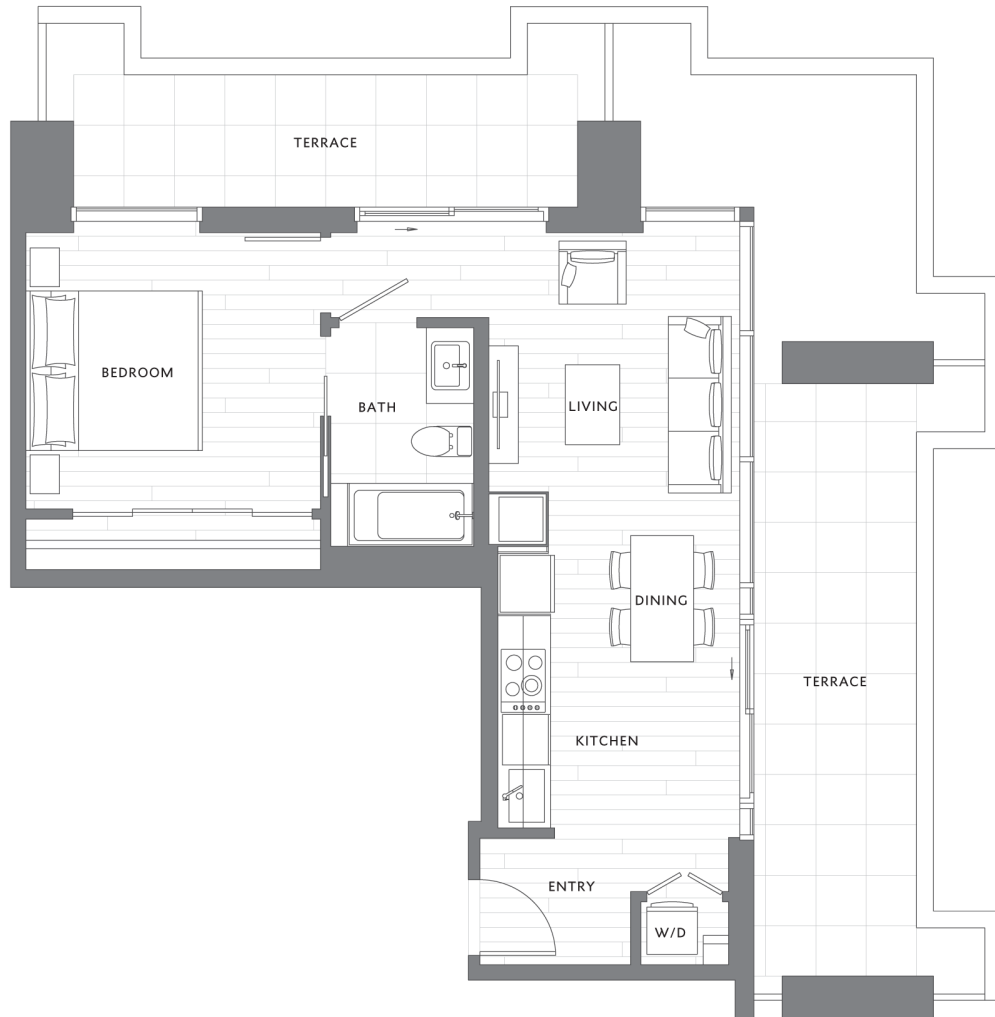

# 1 Bedroom 1 Bath A13

# 664

1 BED / 1 BATH

SQ. FT.

MUSEUM  
HOUSE

707 Terry Ave | Seattle, WA 98104

[www.museumhouseseseattle.com](http://www.museumhouseseseattle.com)

Floor plans are artist's rendering. All dimensions are approximate. Actual product and specifications may vary in dimension or detail. Not all features are available in every rental. Please see a representative for details.