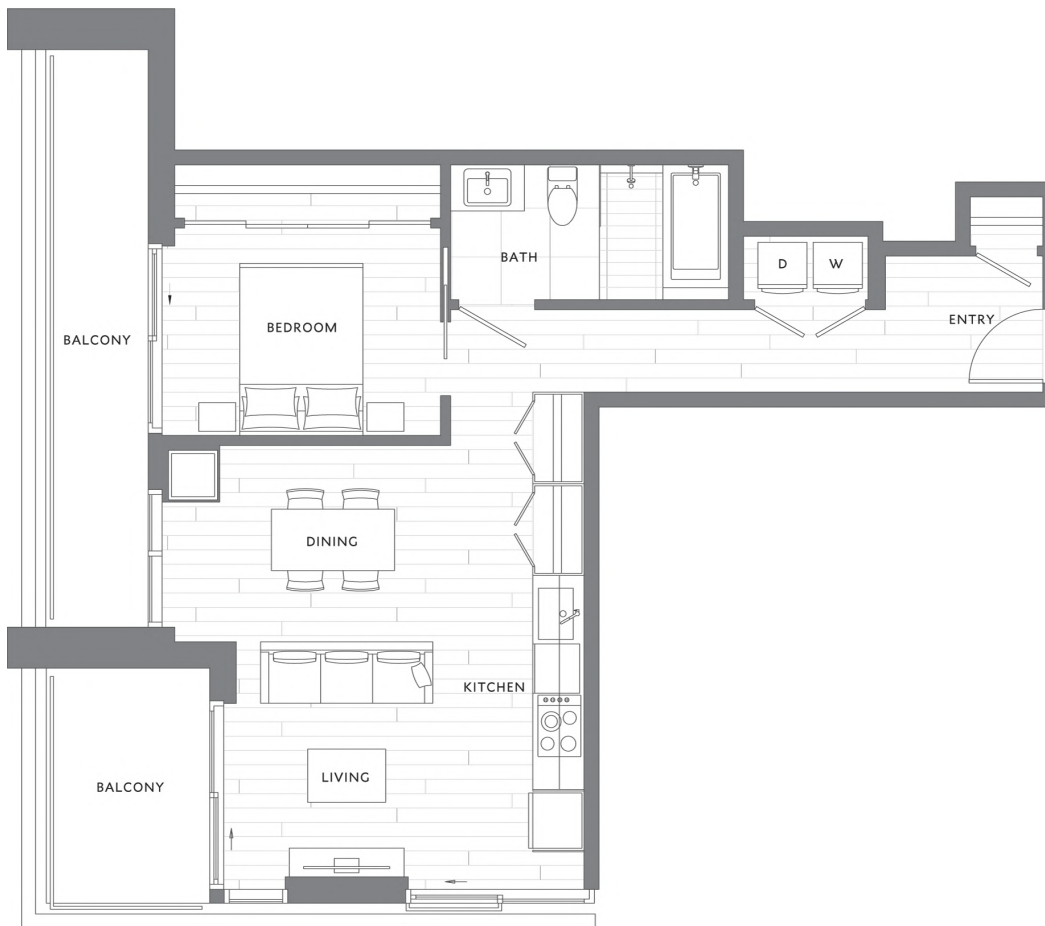

1 Bedroom 1 Bath A15 721

1 BED / 1 BATH

SQ. FT.

MUSEUM
HOUSE

707 Terry Ave | Seattle, WA 98104

www.museumhouseseseattle.com

Floor plans are artist's rendering. All dimensions are approximate. Actual product and specifications may vary in dimension or detail. Not all features are available in every rental. Please see a representative for details.