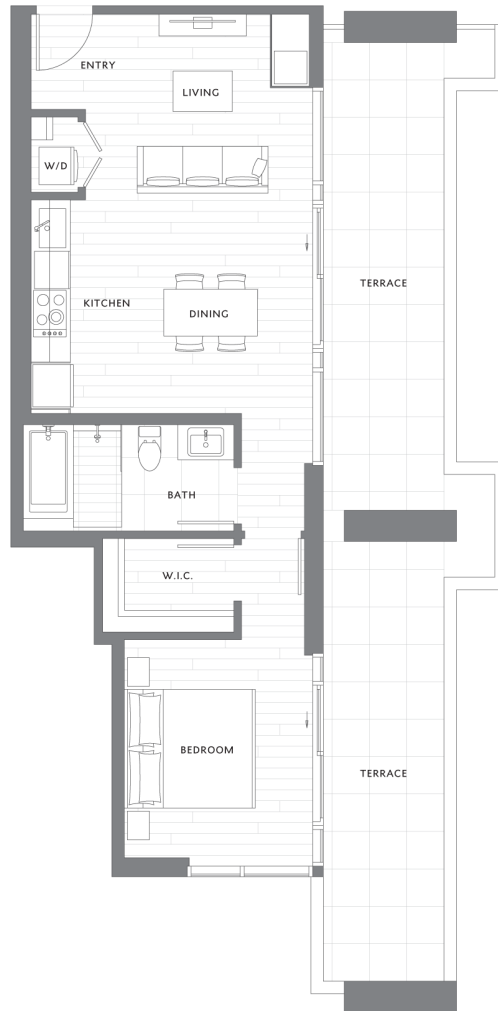

1 Bedroom 1 Bath A17 775

1 BED / 1 BATH

SQ. FT.

MUSEUM
HOUSE

707 Terry Ave | Seattle, WA 98104

www.museumhouseseseattle.com

Floor plans are artist's rendering. All dimensions are approximate. Actual product and specifications may vary in dimension or detail. Not all features are available in every rental. Please see a representative for details.