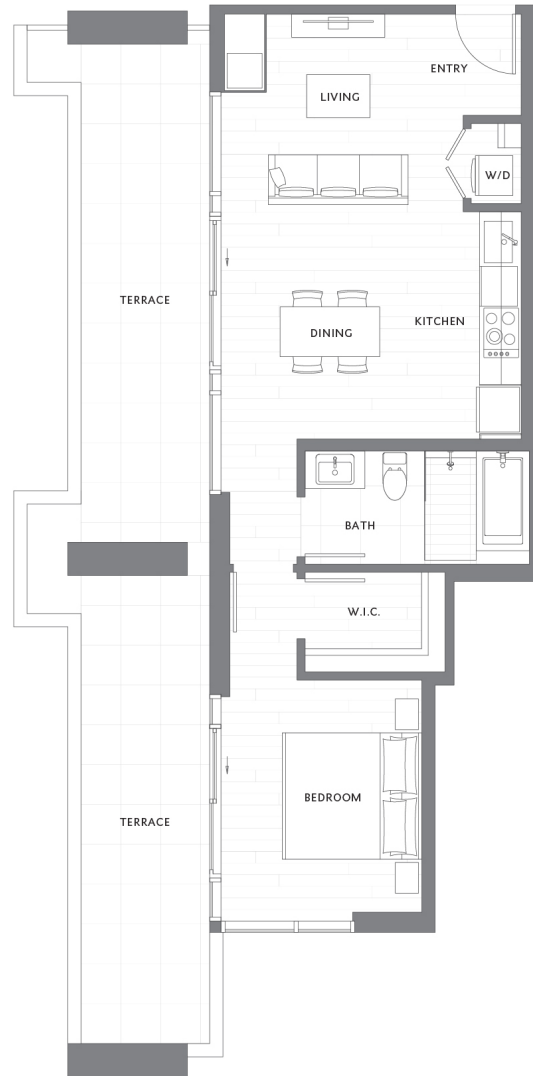

# 1 Bedroom 1 Bath A18

# 779

1 BED / 1 BATH

SQ. FT.

MUSEUM  
HOUSE

707 Terry Ave | Seattle, WA 98104

[www.museumhouseseseattle.com](http://www.museumhouseseseattle.com)

Floor plans are artist's rendering. All dimensions are approximate. Actual product and specifications may vary in dimension or detail. Not all features are available in every rental. Please see a representative for details.