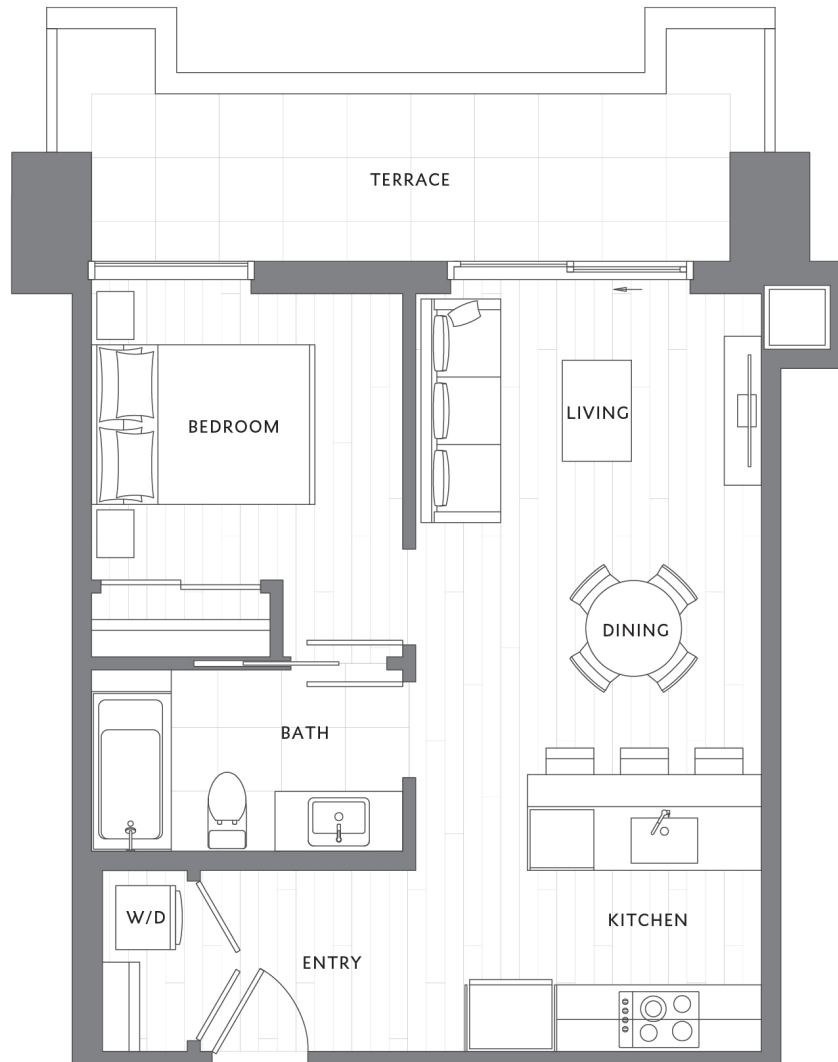

1 Bedroom 1 Bath A4

591

1 BED / 1 BATH

SQ. FT.

MUSEUM
HOUSE

707 Terry Ave | Seattle, WA 98104

www.museumhousesseattle.com

Floor plans are artist's rendering. All dimensions are approximate. Actual product and specifications may vary in dimension or detail. Not all features are available in every rental. Please see a representative for details.