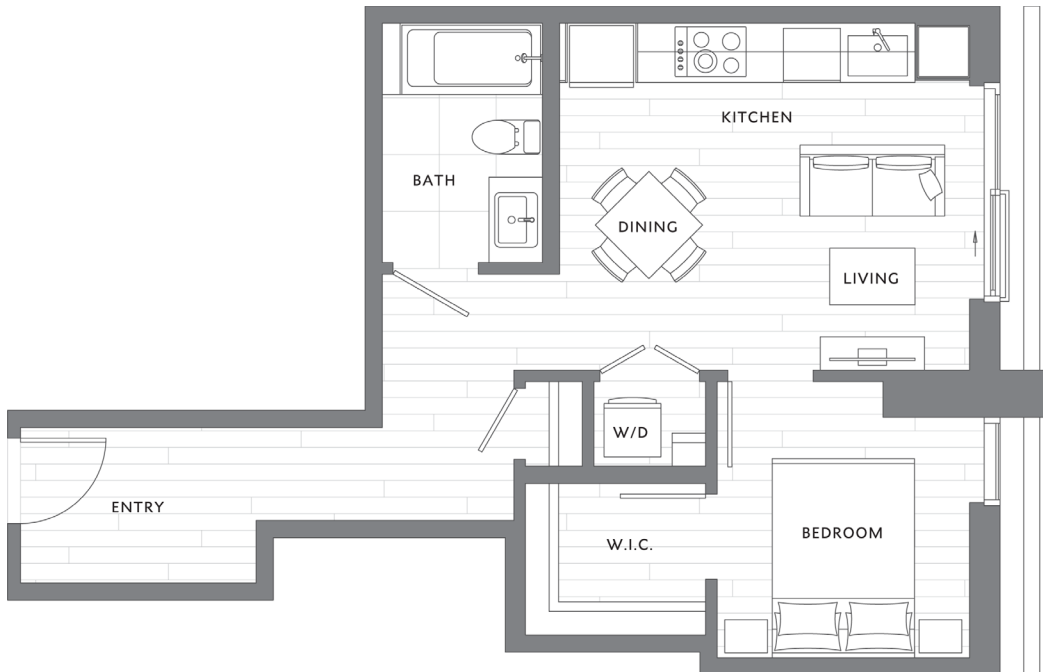

1 Bedroom 1 Bath A8

633

1 BED / 1 BATH

SQ. FT.

MUSEUM
HOUSE

707 Terry Ave | Seattle, WA 98104

www.museumhouseseseattle.com

Floor plans are artist's rendering. All dimensions are approximate. Actual product and specifications may vary in dimension or detail. Not all features are available in every rental. Please see a representative for details.