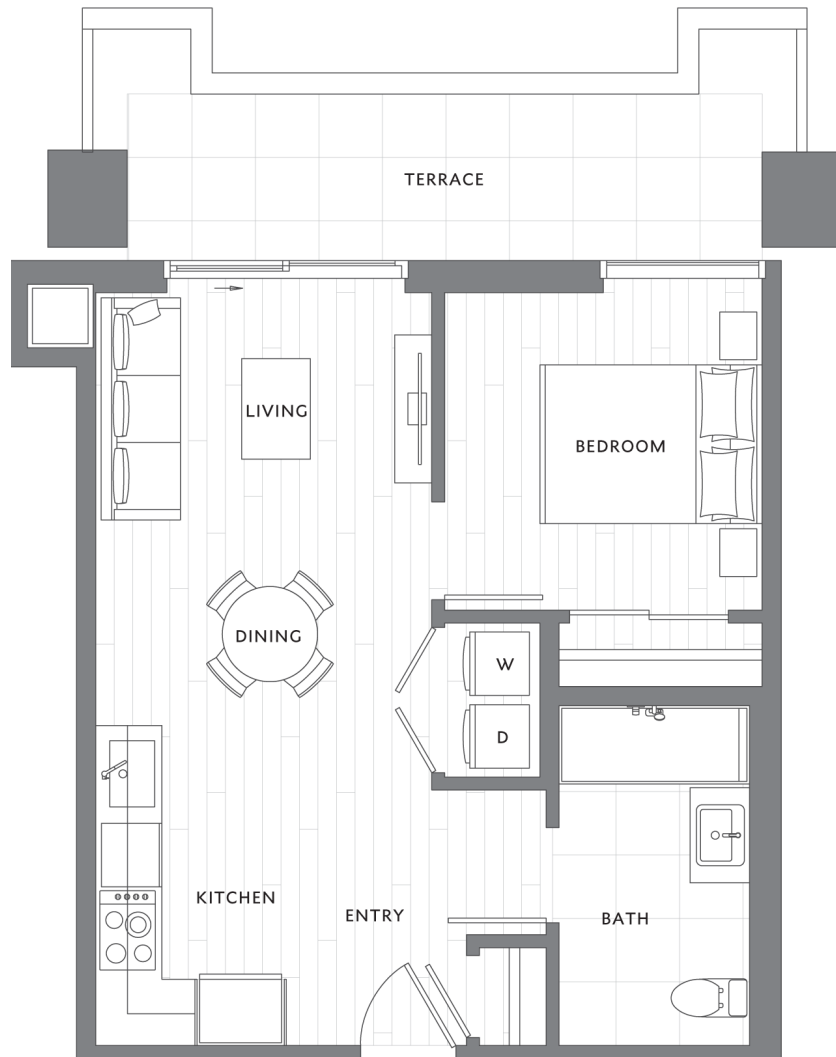

# 1 Bedroom 1 Bath ADA A5

# 592

1 BED / 1 BATH

SQ. FT.

MUSEUM  
HOUSE

707 Terry Ave | Seattle, WA 98104

[www.museumhousesseattle.com](http://www.museumhousesseattle.com)

Floor plans are artist's rendering. All dimensions are approximate. Actual product and specifications may vary in dimension or detail. Not all features are available in every rental. Please see a representative for details.