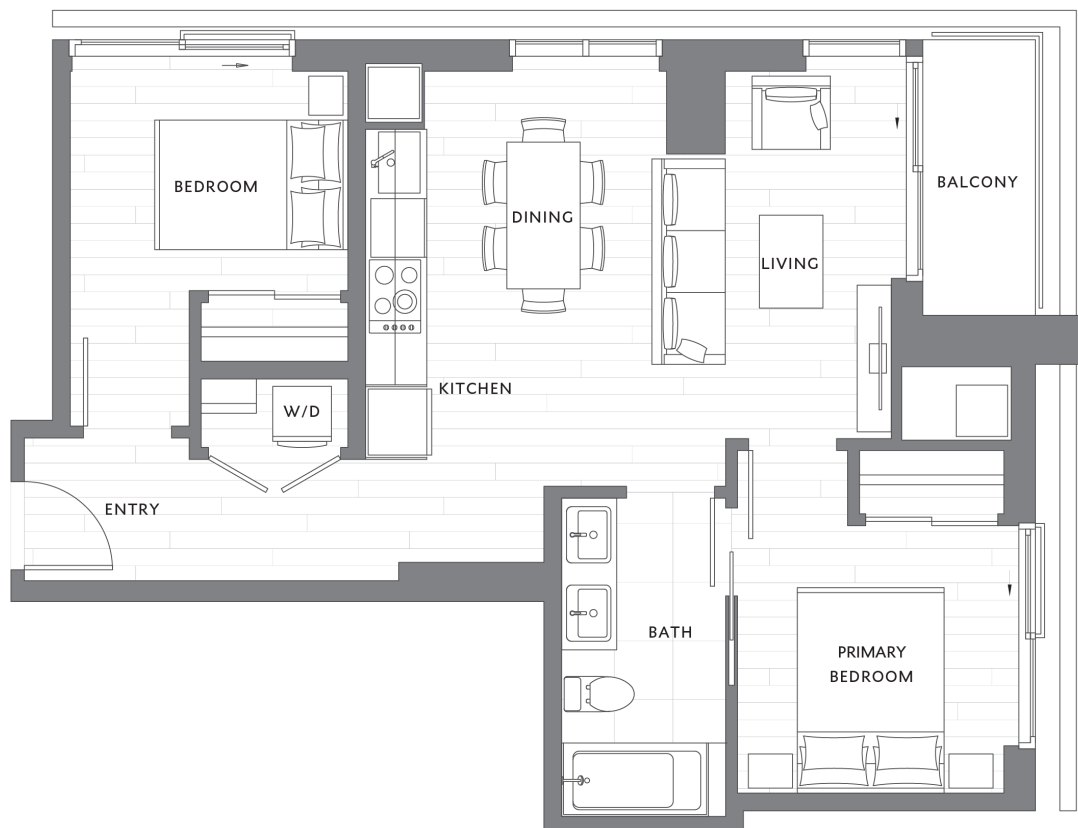

1 Bedroom 1 Bath Den A19

783

1 BED / 1 BATH

SQ. FT.

MUSEUM
HOUSE

707 Terry Ave | Seattle, WA 98104

www.museumhouseseseattle.com

Floor plans are artist's rendering. All dimensions are approximate. Actual product and specifications may vary in dimension or detail. Not all features are available in every rental. Please see a representative for details.