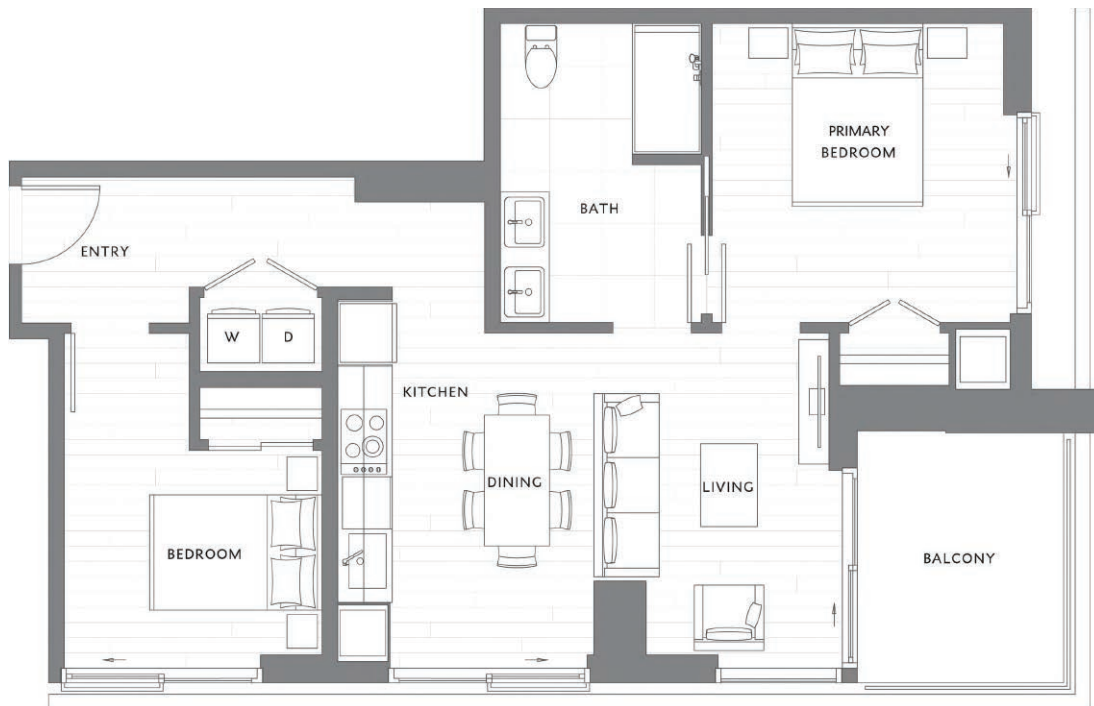

2 Bedroom 1 Bath ADA B5

870

2 BED / 1 BATH

SQ. FT.

MUSEUM
HOUSE

707 Terry Ave | Seattle, WA 98104

www.museumhouseseseattle.com

Floor plans are artist's rendering. All dimensions are approximate. Actual product and specifications may vary in dimension or detail. Not all features are available in every rental. Please see a representative for details.