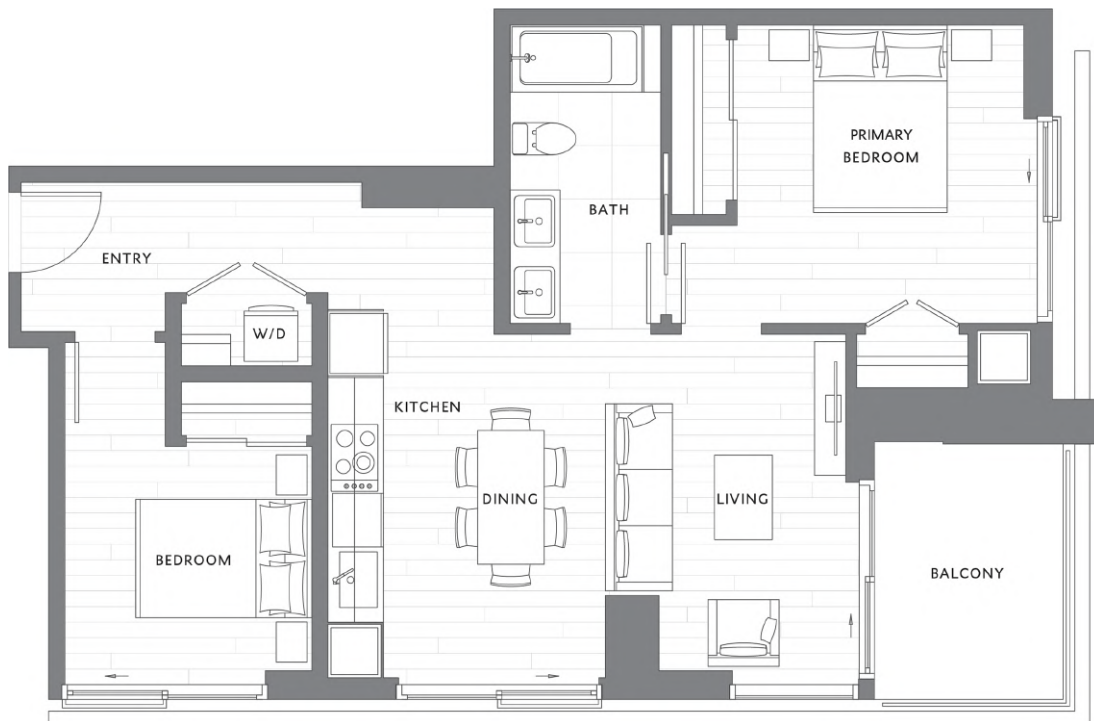

# 2 Bedroom 1 Bath B4

# 870

2 BED / 2 BATH

SQ. FT.

MUSEUM  
HOUSE

707 Terry Ave | Seattle, WA 98104

[www.museumhouseseseattle.com](http://www.museumhouseseseattle.com)

Floor plans are artist's rendering. All dimensions are approximate. Actual product and specifications may vary in dimension or detail. Not all features are available in every rental. Please see a representative for details.