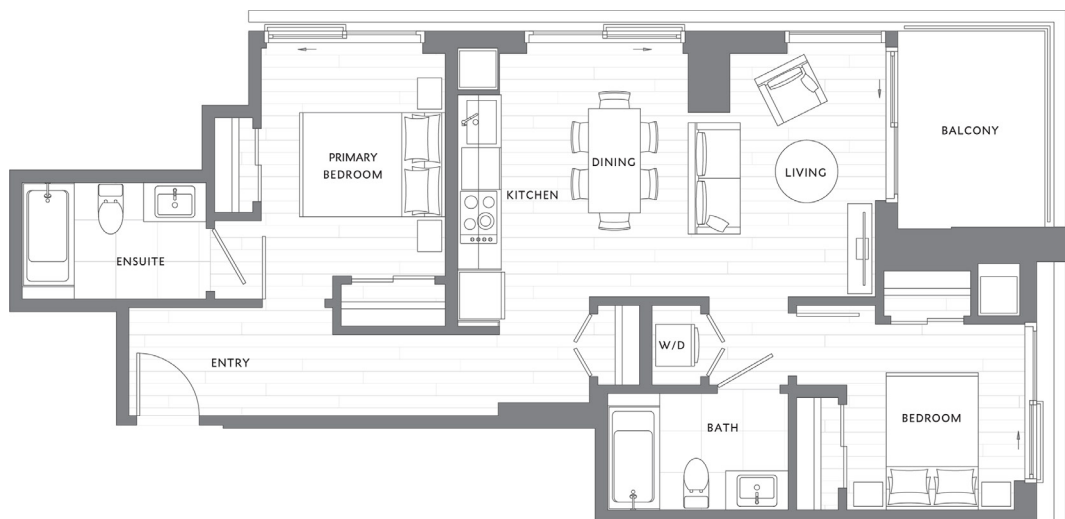

# 2 Bedroom 2 Bath B10

# 926

2 BED / 2 BATH

SQ. FT.

MUSEUM  
HOUSE

707 Terry Ave | Seattle, WA 98104

[www.museumhouseseseattle.com](http://www.museumhouseseseattle.com)

Floor plans are artist's rendering. All dimensions are approximate. Actual product and specifications may vary in dimension or detail. Not all features are available in every rental. Please see a representative for details.