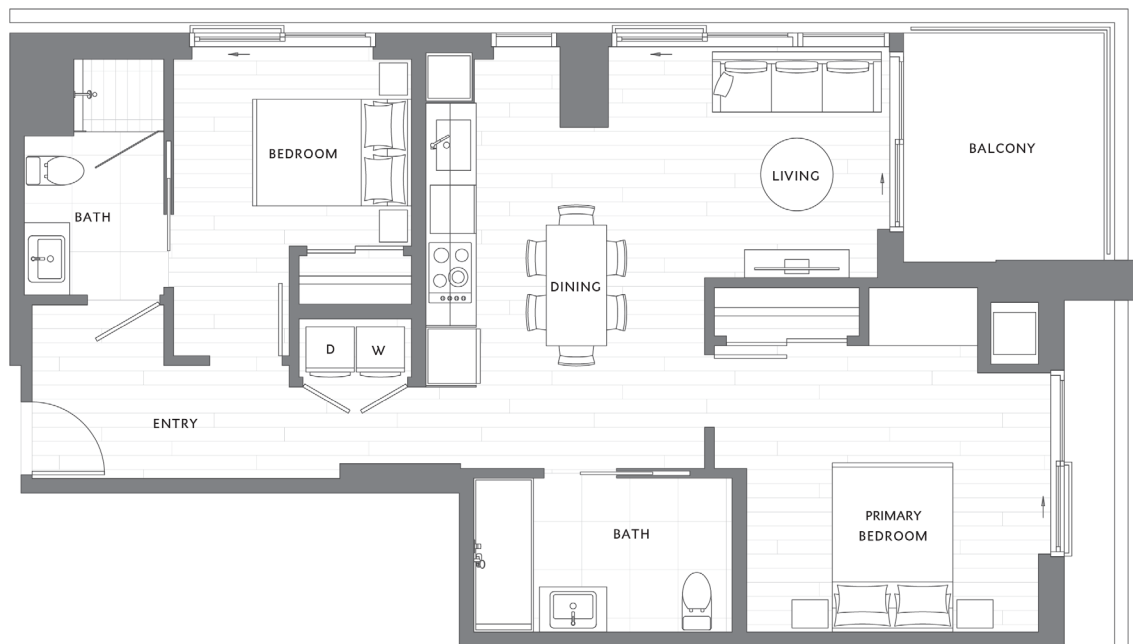

2 Bedroom 2 Bath B17

993

2 BED / 2 BATH

SQ. FT.

MUSEUM
HOUSE

707 Terry Ave | Seattle, WA 98104

www.museumhouseseseattle.com

Floor plans are artist's rendering. All dimensions are approximate. Actual product and specifications may vary in dimension or detail. Not all features are available in every rental. Please see a representative for details.