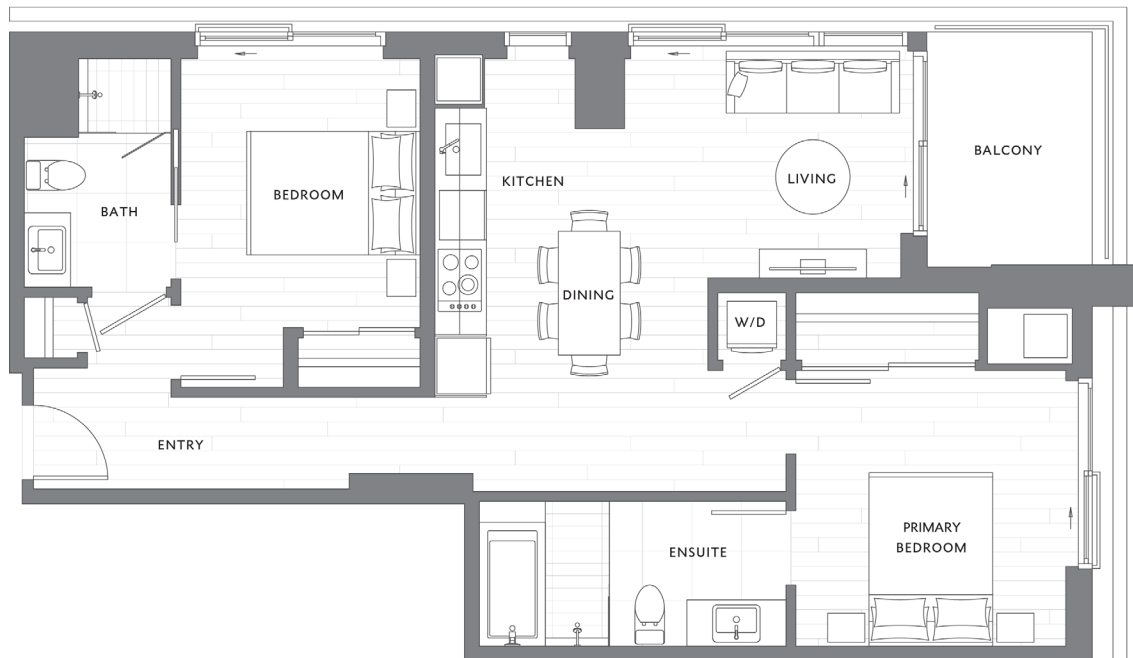

2 Bedroom 2 Bath B18 1015

2 BED / 2 BATH

SQ. FT.

MUSEUM
HOUSE

707 Terry Ave | Seattle, WA 98104

www.museumhouseseseattle.com

Floor plans are artist's rendering. All dimensions are approximate. Actual product and specifications may vary in dimension or detail. Not all features are available in every rental. Please see a representative for details.