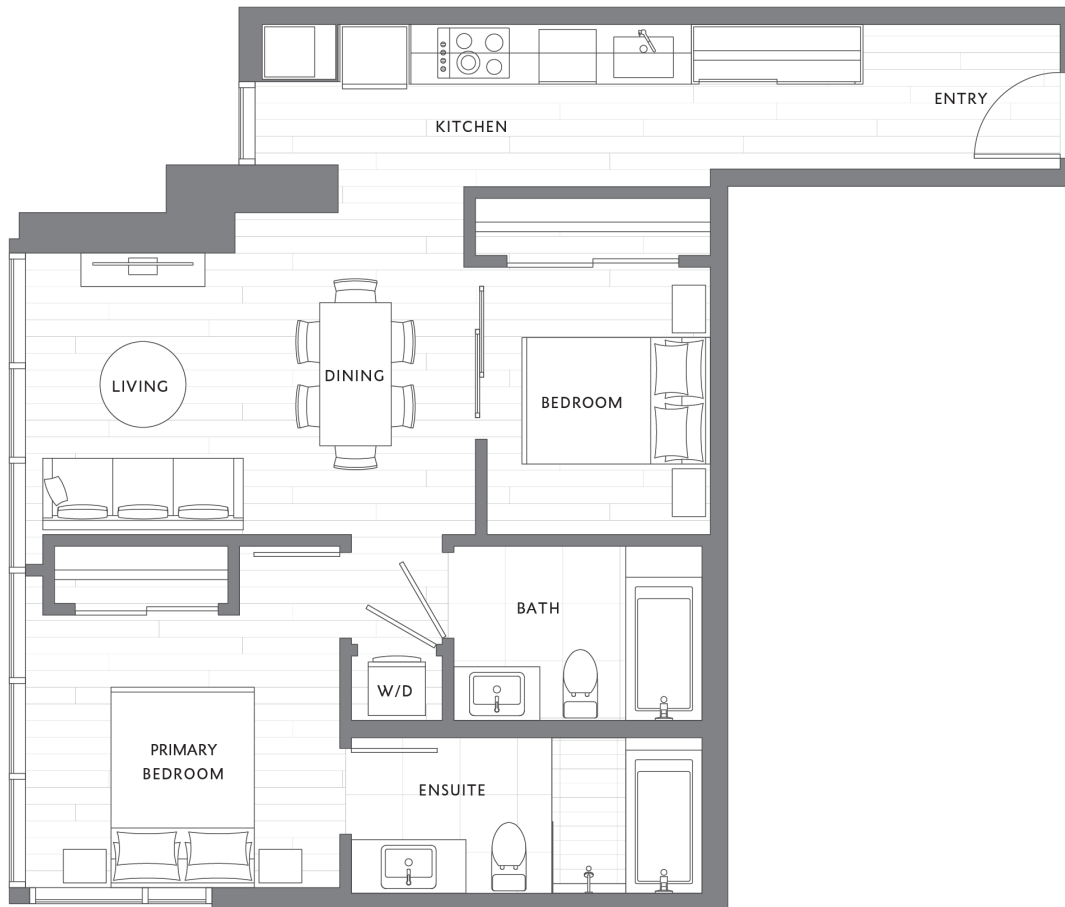

# 2 Bedroom 2 Bath B7

# 892

2 BED / 2 BATH

SQ. FT.

MUSEUM  
HOUSE

707 Terry Ave | Seattle, WA 98104

[www.museumhousesattle.com](http://www.museumhousesattle.com)

Floor plans are artist's rendering. All dimensions are approximate. Actual product and specifications may vary in dimension or detail. Not all features are available in every rental. Please see a representative for details.