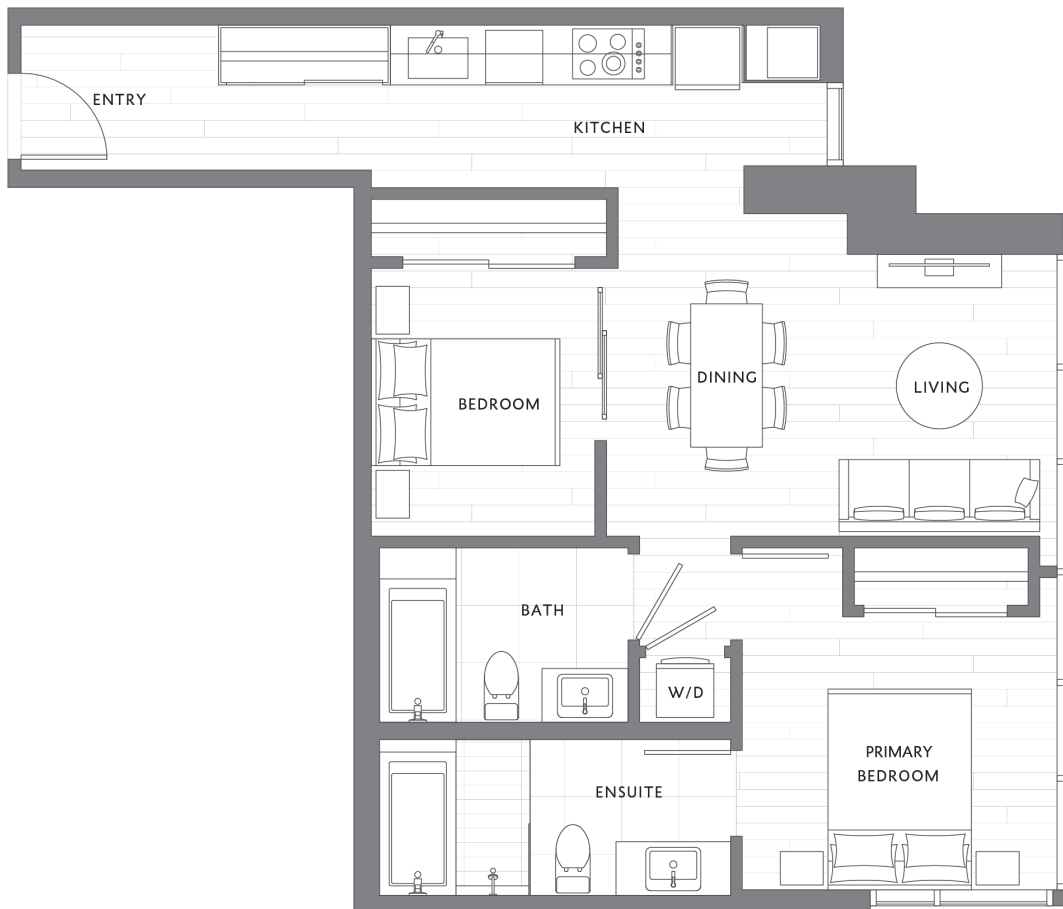

# 2 Bedroom 2 Bath B8

# 893

2 BED / 2 BATH

SQ. FT.

MUSEUM  
HOUSE

707 Terry Ave | Seattle, WA 98104

[www.museumhousesseattle.com](http://www.museumhousesseattle.com)

Floor plans are artist's rendering. All dimensions are approximate. Actual product and specifications may vary in dimension or detail. Not all features are available in every rental. Please see a representative for details.