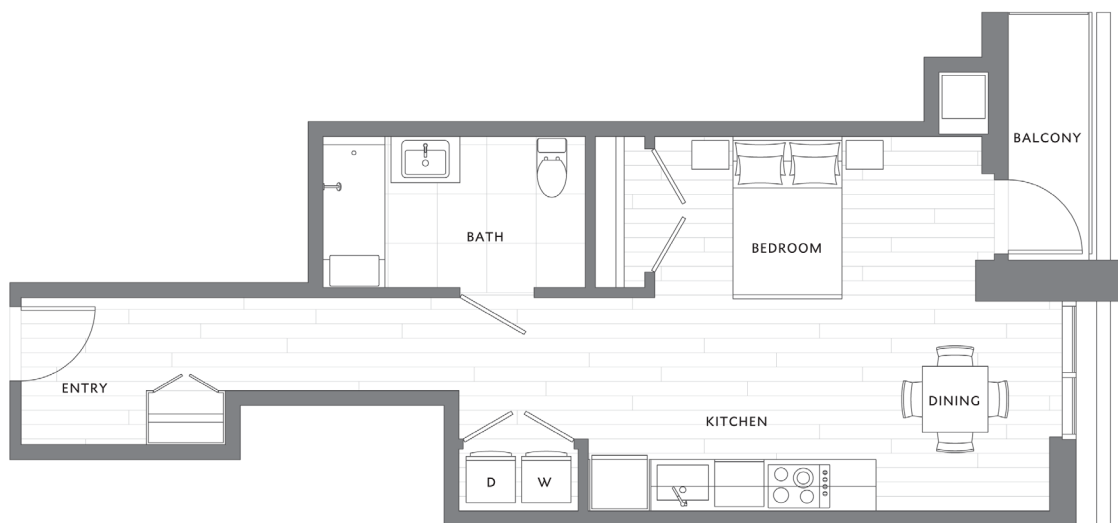

# Studio ADA S5

STUDIO / 1 BATH

# 588

SQ. FT.

MUSEUM  
HOUSE

707 Terry Ave | Seattle, WA 98104

[www.museumhouseseseattle.com](http://www.museumhouseseseattle.com)

Floor plans are artist's rendering. All dimensions are approximate. Actual product and specifications may vary in dimension or detail. Not all features are available in every rental. Please see a representative for details.