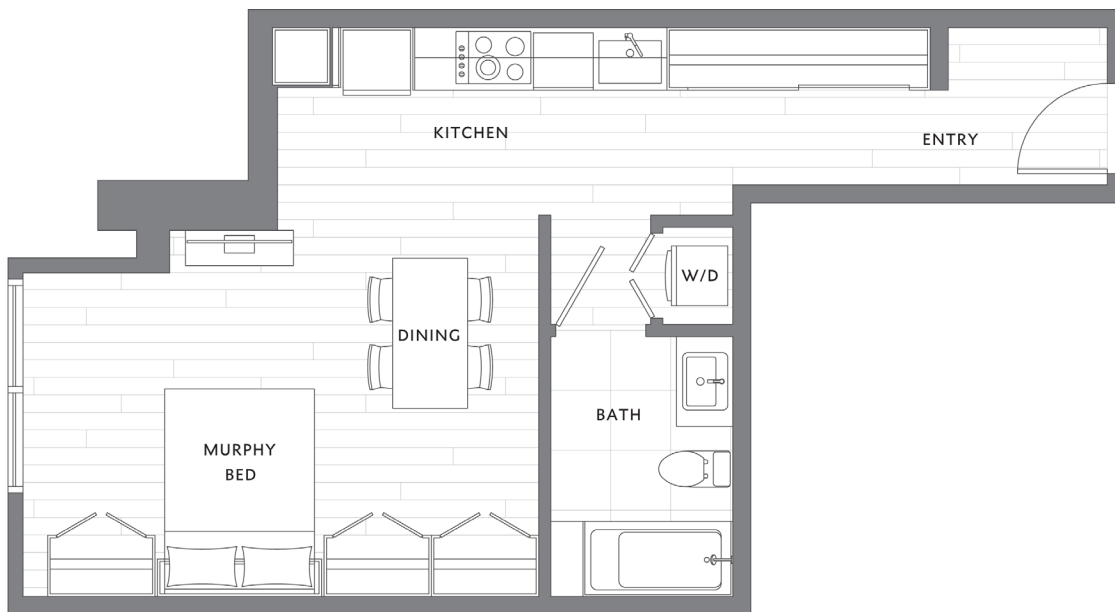

Studio S3

STUDIO / 1 BATH

575

SQ. FT.

MUSEUM
HOUSE

707 Terry Ave | Seattle, WA 98104

www.museumhouseseseattle.com

Floor plans are artist's rendering. All dimensions are approximate. Actual product and specifications may vary in dimension or detail. Not all features are available in every rental. Please see a representative for details.