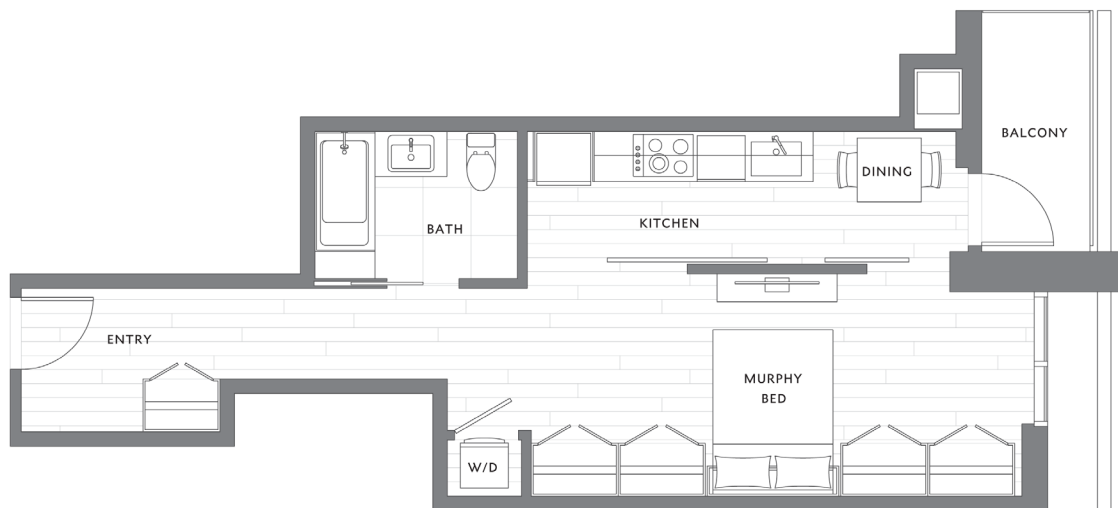

# Studio S4

STUDIO / 1 BATH

# 588

SQ. FT.

MUSEUM  
HOUSE

707 Terry Ave | Seattle, WA 98104

[www.museumhouseseseattle.com](http://www.museumhouseseseattle.com)

Floor plans are artist's rendering. All dimensions are approximate. Actual product and specifications may vary in dimension or detail. Not all features are available in every rental. Please see a representative for details.