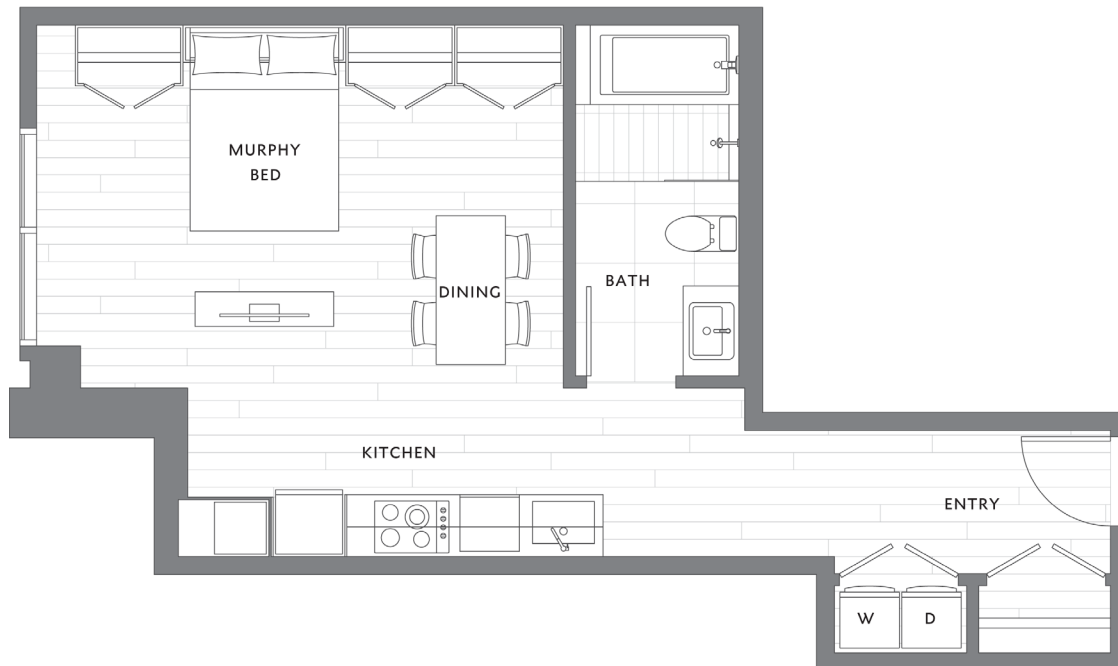

# Studio S7

STUDIO / 1 BATH

# 601

SQ. FT.

MUSEUM  
HOUSE

707 Terry Ave | Seattle, WA 98104

[www.museumhouseseseattle.com](http://www.museumhouseseseattle.com)

Floor plans are artist's rendering. All dimensions are approximate. Actual product and specifications may vary in dimension or detail. Not all features are available in every rental. Please see a representative for details.