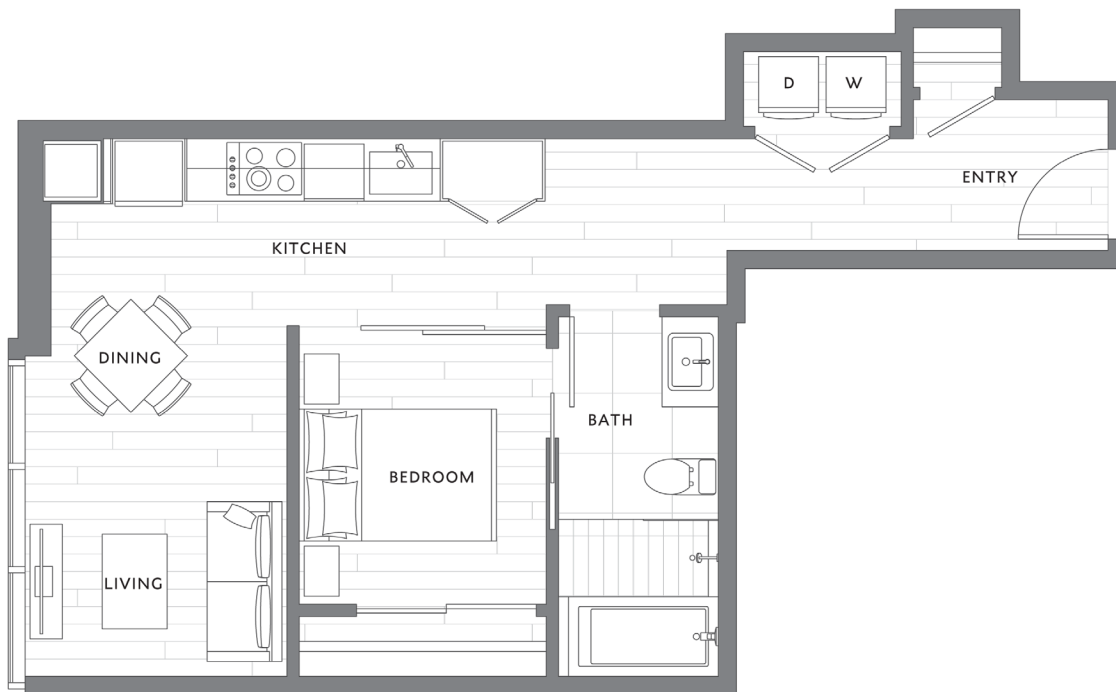

Studio S8

STUDIO / 1 BATH

619

SQ. FT.

MUSEUM
HOUSE

707 Terry Ave | Seattle, WA 98104

www.museumhouseseseattle.com

Floor plans are artist's rendering. All dimensions are approximate. Actual product and specifications may vary in dimension or detail. Not all features are available in every rental. Please see a representative for details.